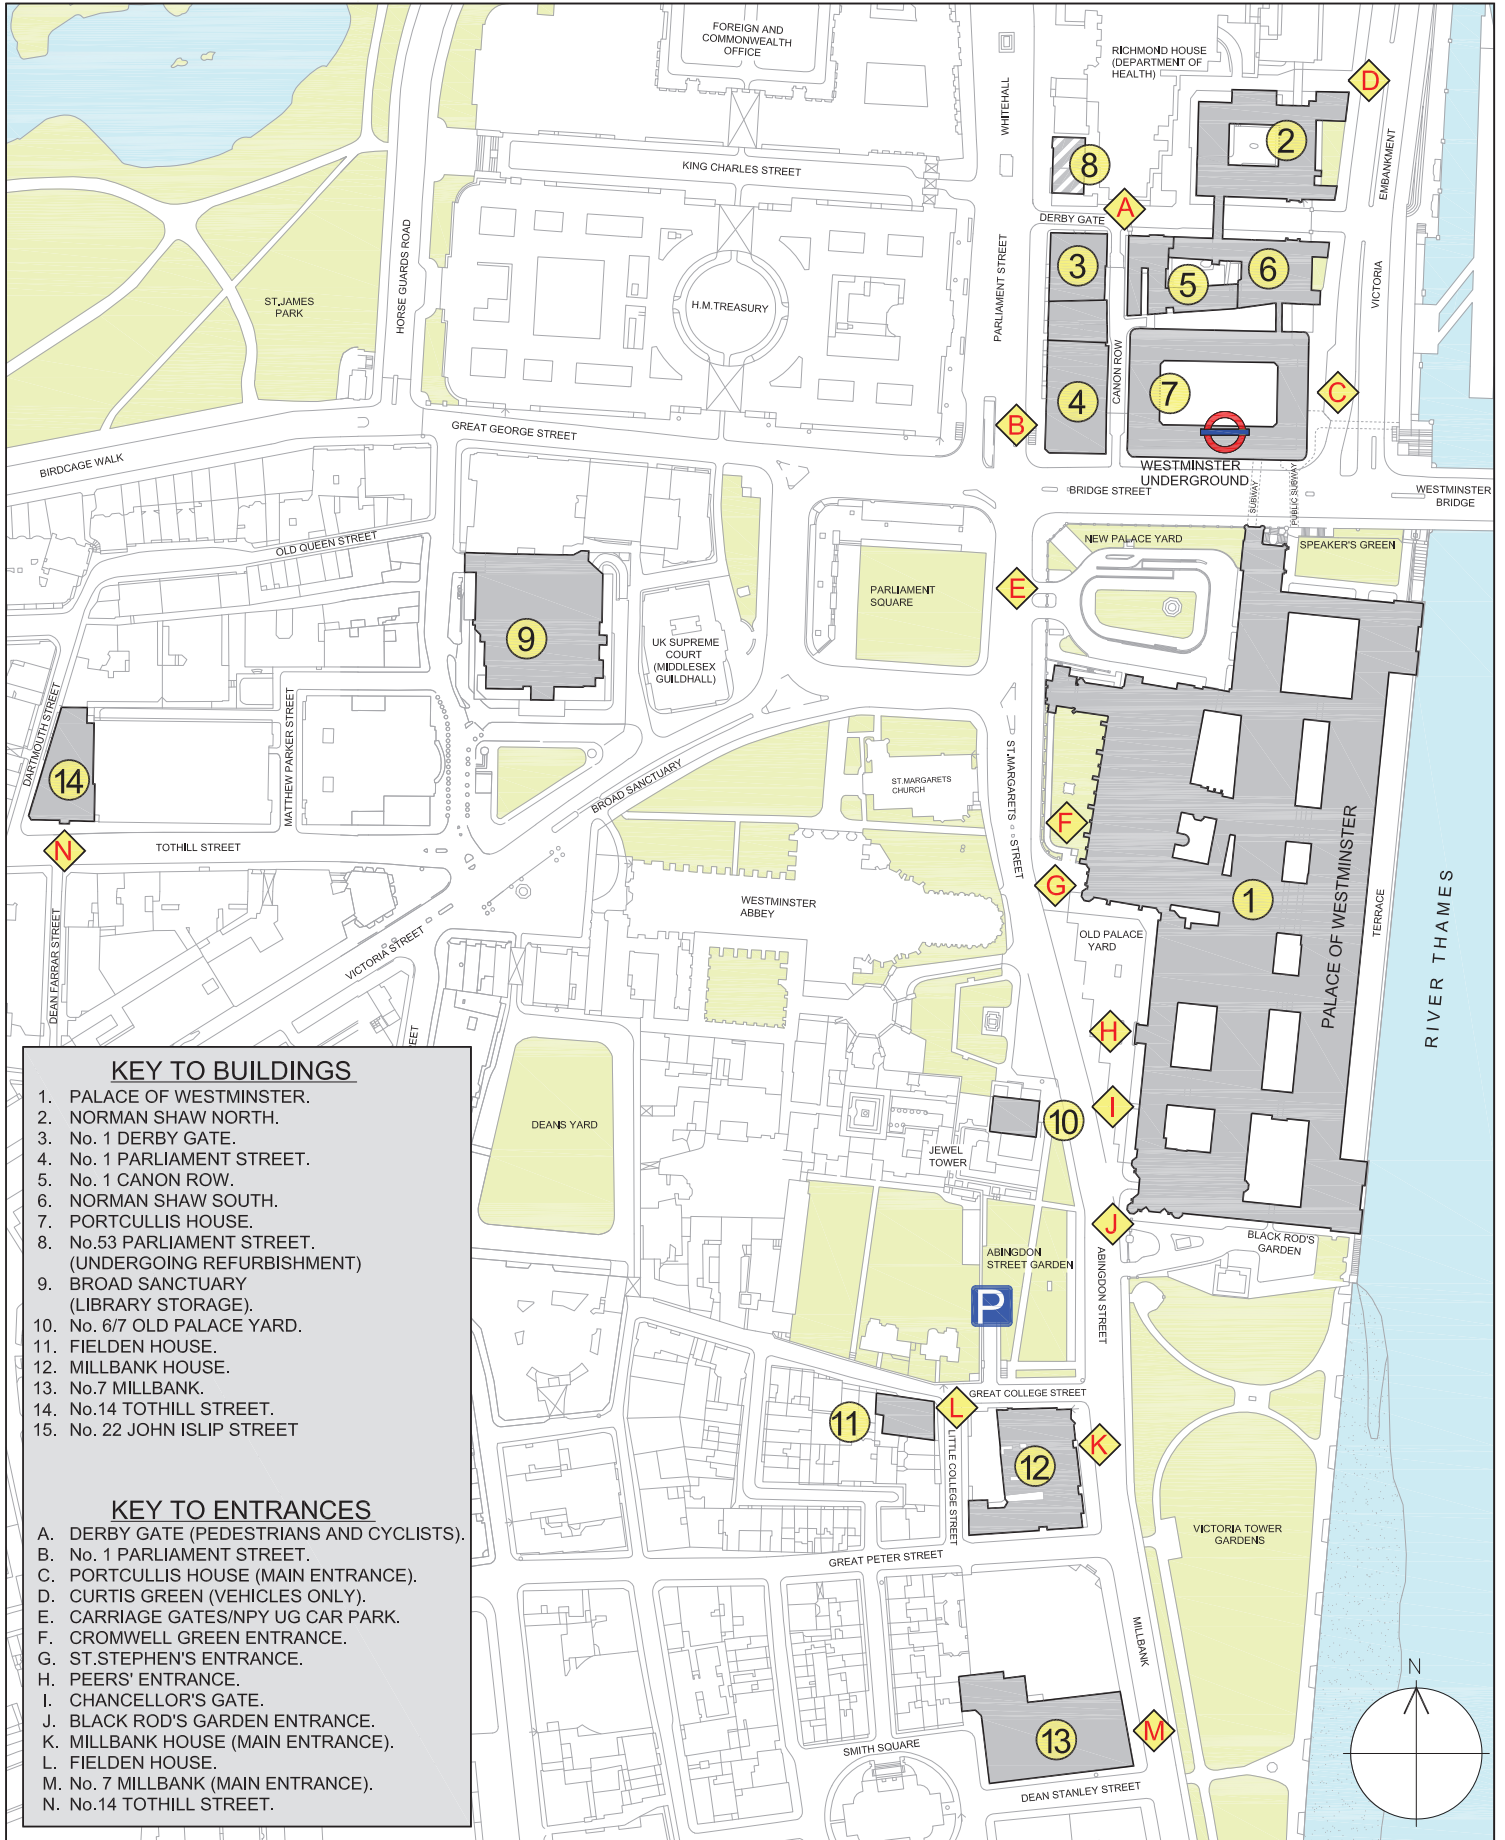

THE PARLIAMENTARY ESTATE

INSET - No. 22 JOHN ISLIP STREET